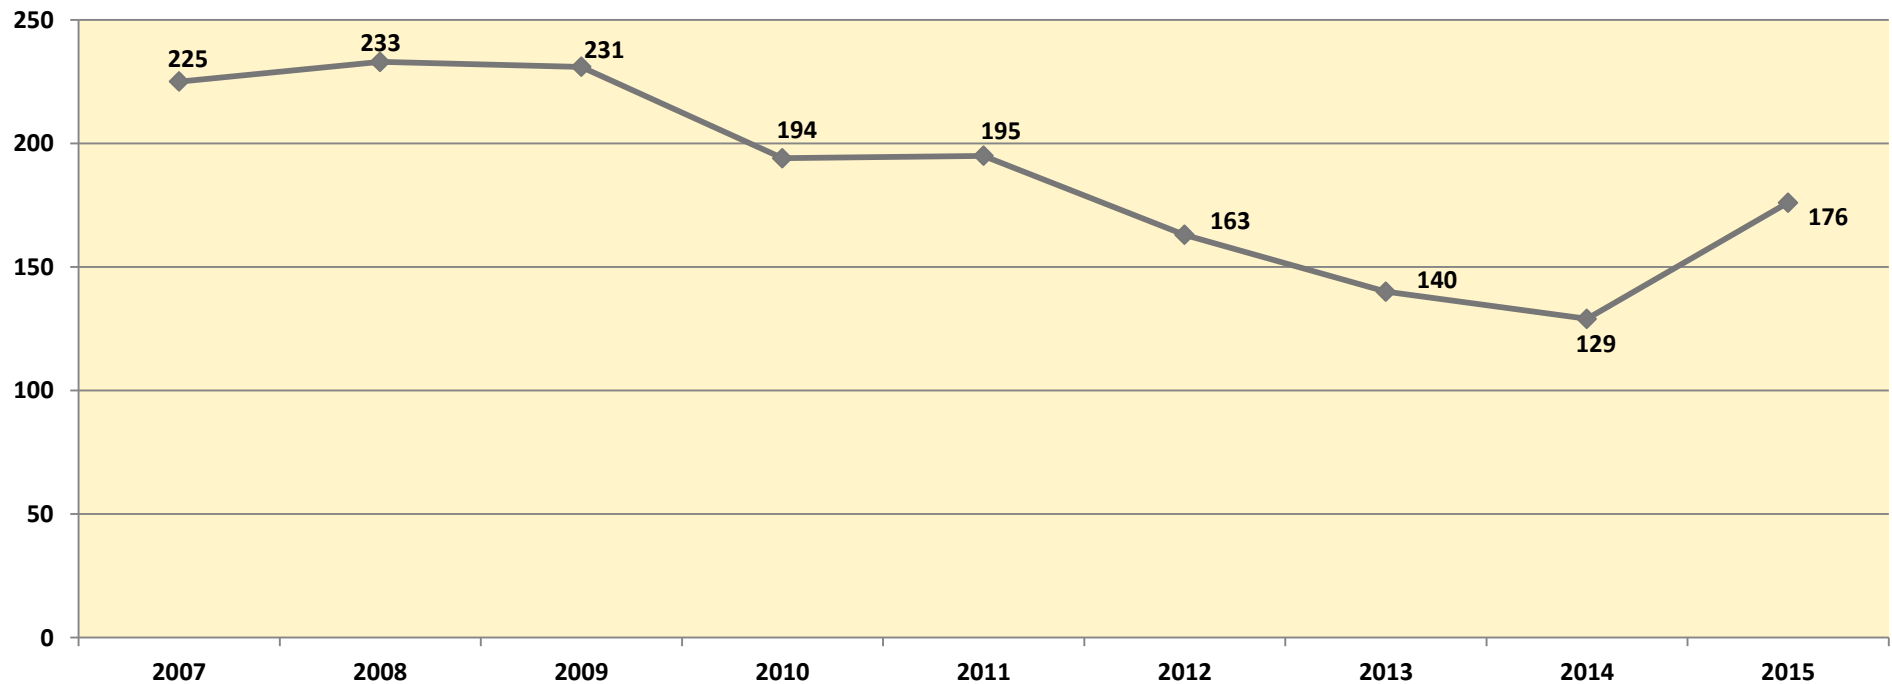

Steven Bellone
County Executive

SUFFOLK COUNTY POLICE DEPARTMENT

FIREARM RELATED AGGRAVATED ASSAULT

Geraldine Hart
Police Commissioner

SUFFOLK COUNTY POLICE DEPARTMENT FIREARM RELATED AGGRAVATED ASSAULT FOR THE YEARS 2007 - 2015