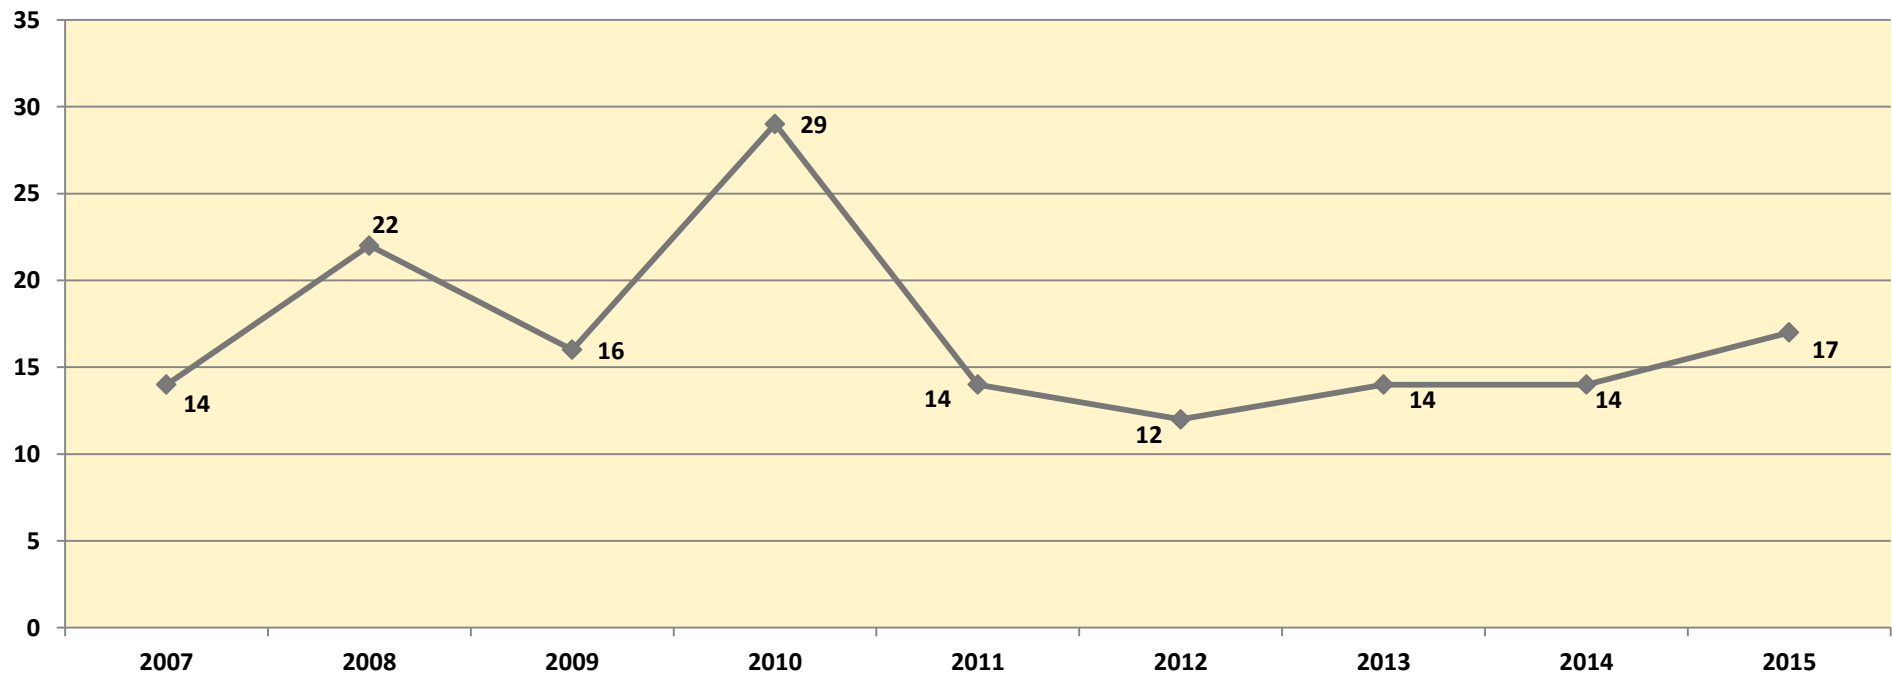

Steven Bellone
County Executive

SUFFOLK COUNTY POLICE DEPARTMENT FIREARM RELATED MURDER/MANSLAUGHTER

Geraldine Hart
Police Commissioner

**SUFFOLK COUNTY POLICE DEPARTMENT
FIREARM RELATED MURDER/MANSLAUGHTER
FOR THE YEARS 2007 - 2015**