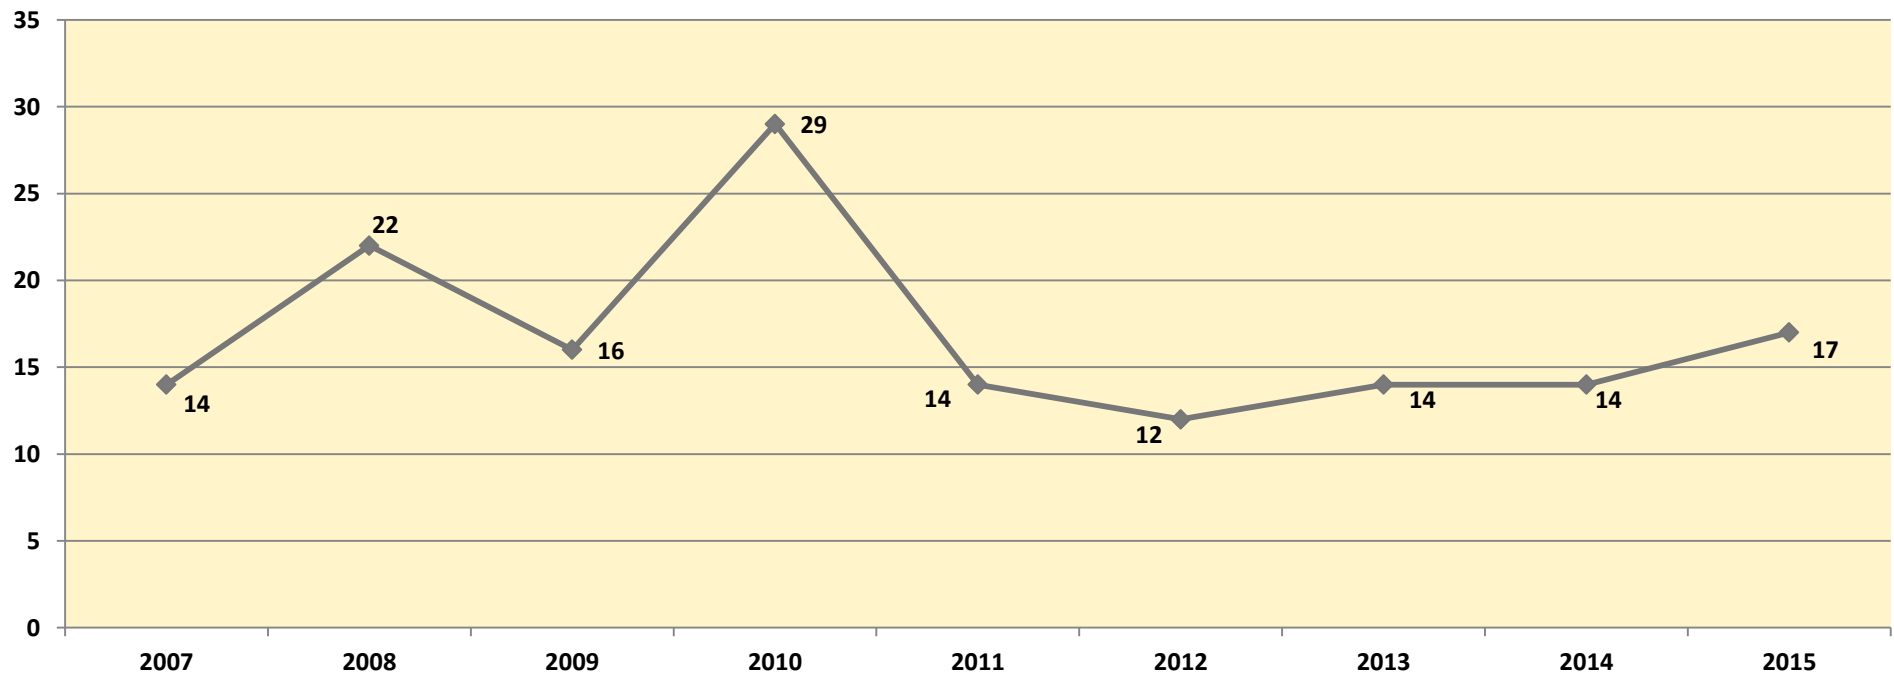

Steven Bellone
County Executive

SUFFOLK COUNTY POLICE DEPARTMENT FIREARM RELATED MURDER/MANSLAUGHTER

Timothy D. Sini
Police Commissioner

SUFFOLK COUNTY POLICE DEPARTMENT FIREARM RELATED MURDER/MANSLAUGHTER FOR THE YEARS 2007 - 2015