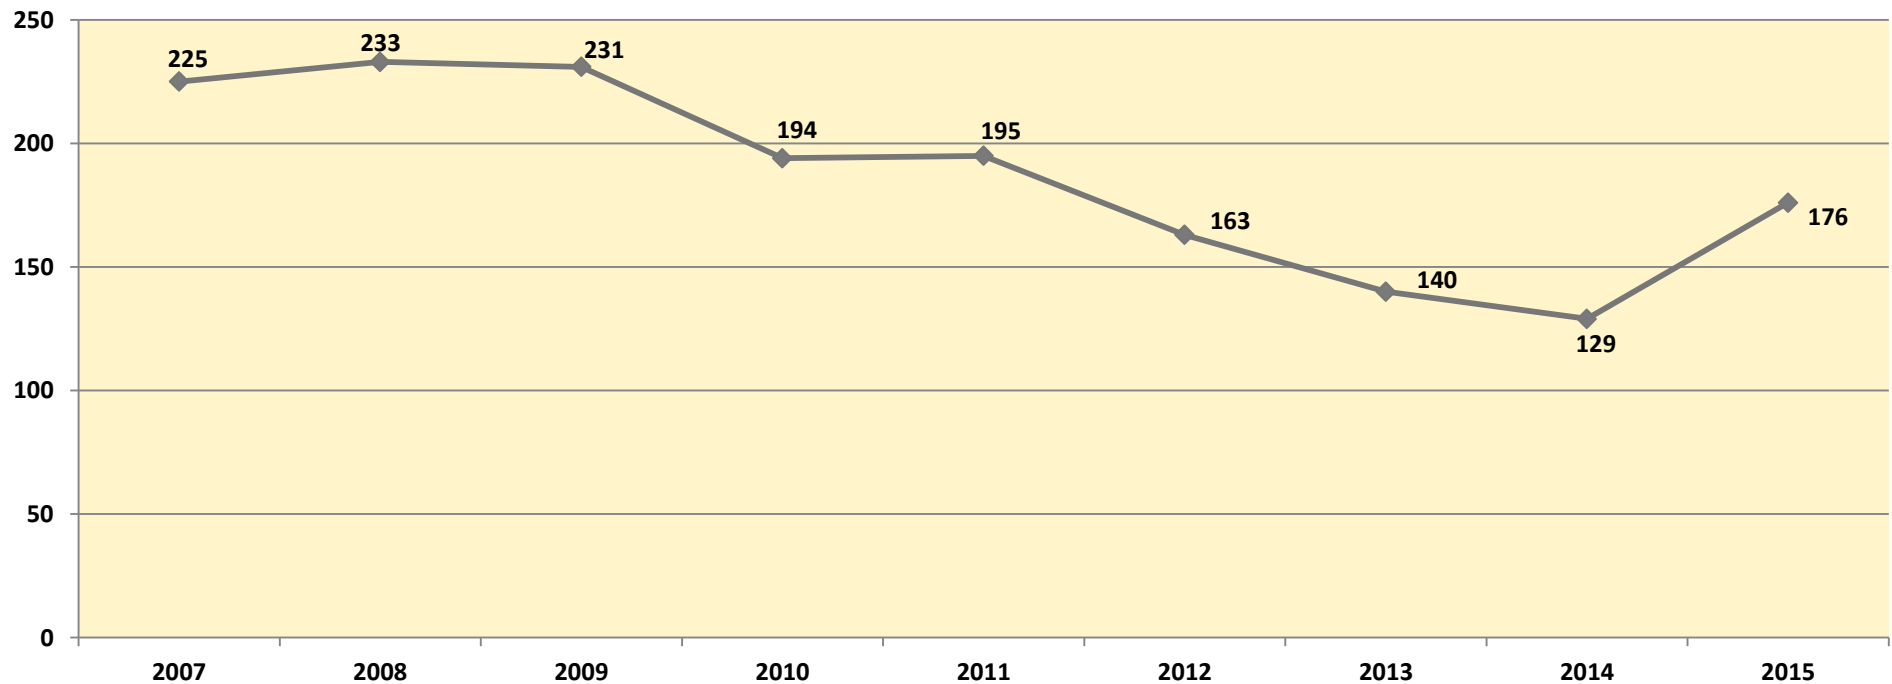

Steven Bellone
County Executive

SUFFOLK COUNTY POLICE DEPARTMENT FIREARM RELATED MURDER/MANSLAUGHTER

Timothy D. Sini
Police Commissioner

SUFFOLK COUNTY POLICE DEPARTMENT FIREARM RELATED MURDER/MANSLAUGHTER FOR THE YEARS 2007 - 2015