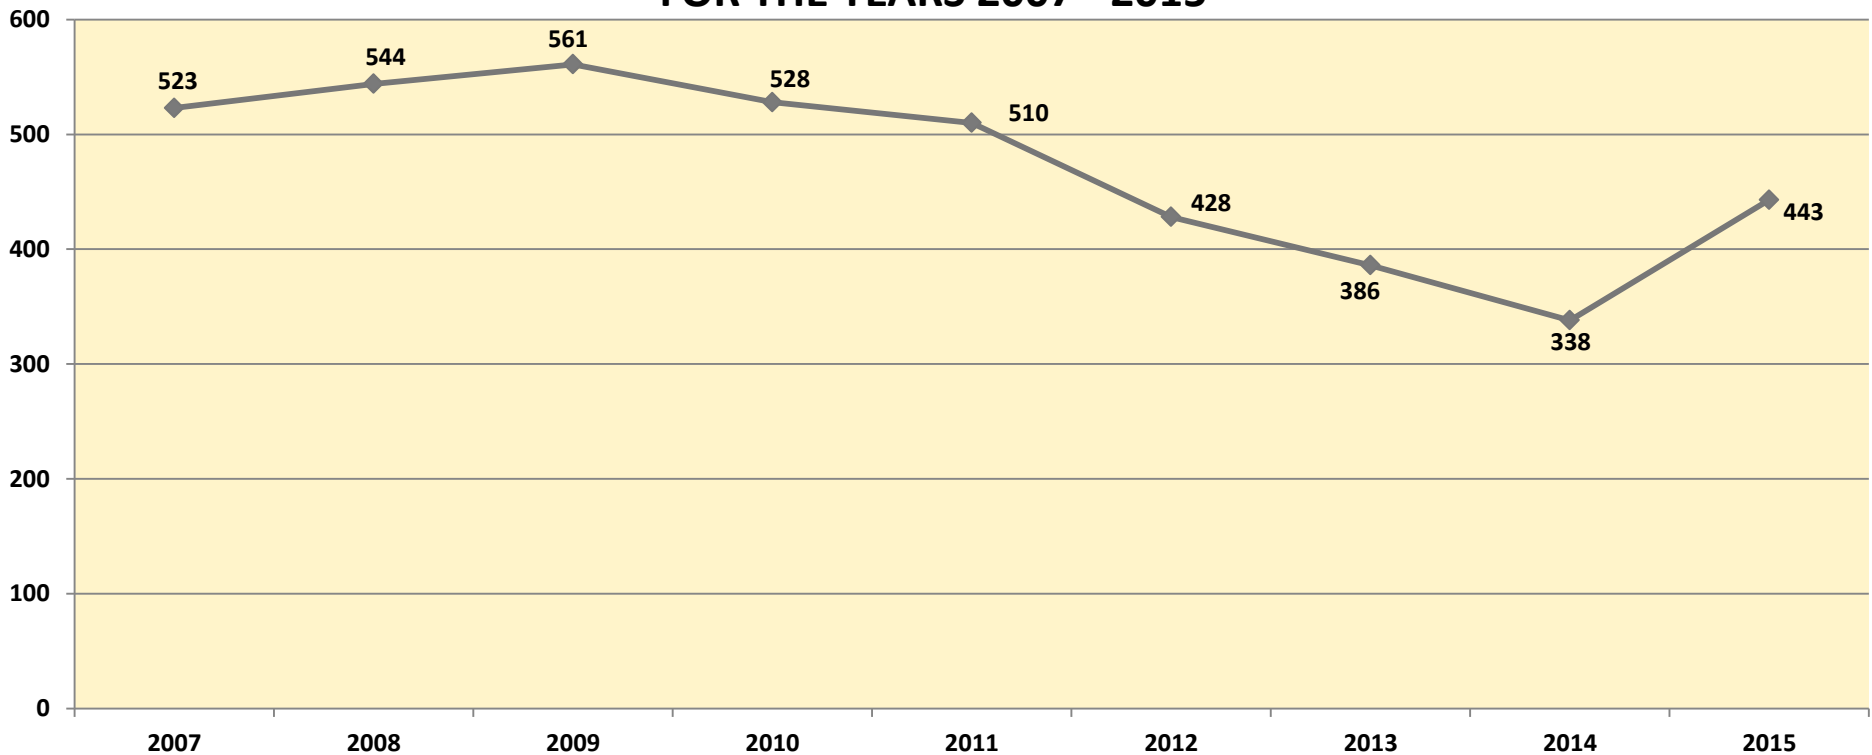

Steven Bellone
County Executive

SUFFOLK COUNTY POLICE DEPARTMENT

FIREARM RELATED VIOLENT CRIME

Timothy D. Sini
Police Commissioner

**SUFFOLK COUNTY POLICE DEPARTMENT
FIREARM RELATED VIOLENT CRIME
FOR THE YEARS 2007 - 2015**